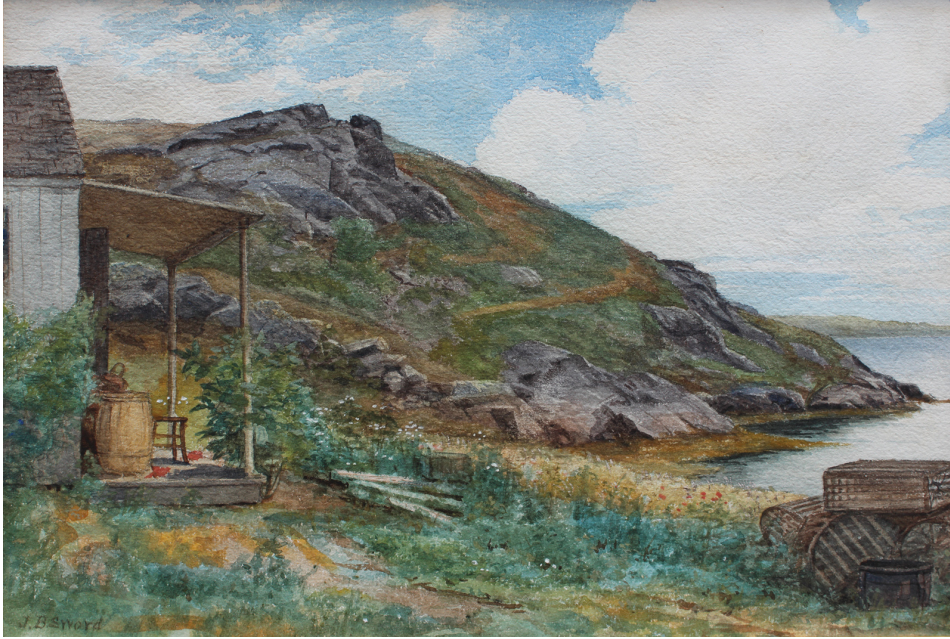

WILLIAM VAREIKA FINE ARTS LTD
THE NEWPORT GALLERY OF AMERICAN ART
NEWPORT, RHODE ISLAND
EST 1987

JAMES BRADE SWORD

1839-1915

Boathouse View with Lobster Traps, Conanicut Island, Rhode Island c. 1880

Watercolor

9 ½ x 14 ¼ inches; F: 17 ¾ x 22 ½ inches

Signed Location

Lower left

Date Created

c.1880

vareikafinearts.com

212 Bellevue Avenue
Telephone (401) 849-6149

Newport, RI 02840
info@vareikafinearts.com