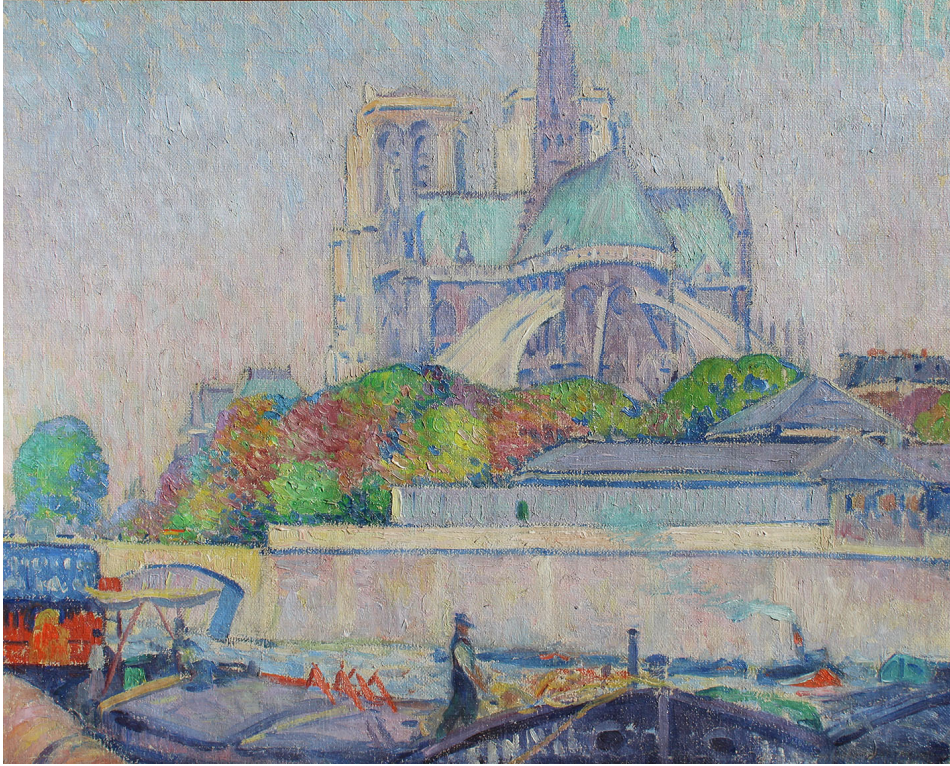

WILLIAM VAREIKA FINE ARTS LTD  
THE NEWPORT GALLERY OF AMERICAN ART  
NEWPORT, RHODE ISLAND  
EST 1987

**ABEL WARSHAWSKY**

1883 - 1962

*Cathedral of Notre Dame, Paris*

Oil

25 1/2 x 31 1/2 inches; Framed: 32 1/2 x 38 1/2 inches