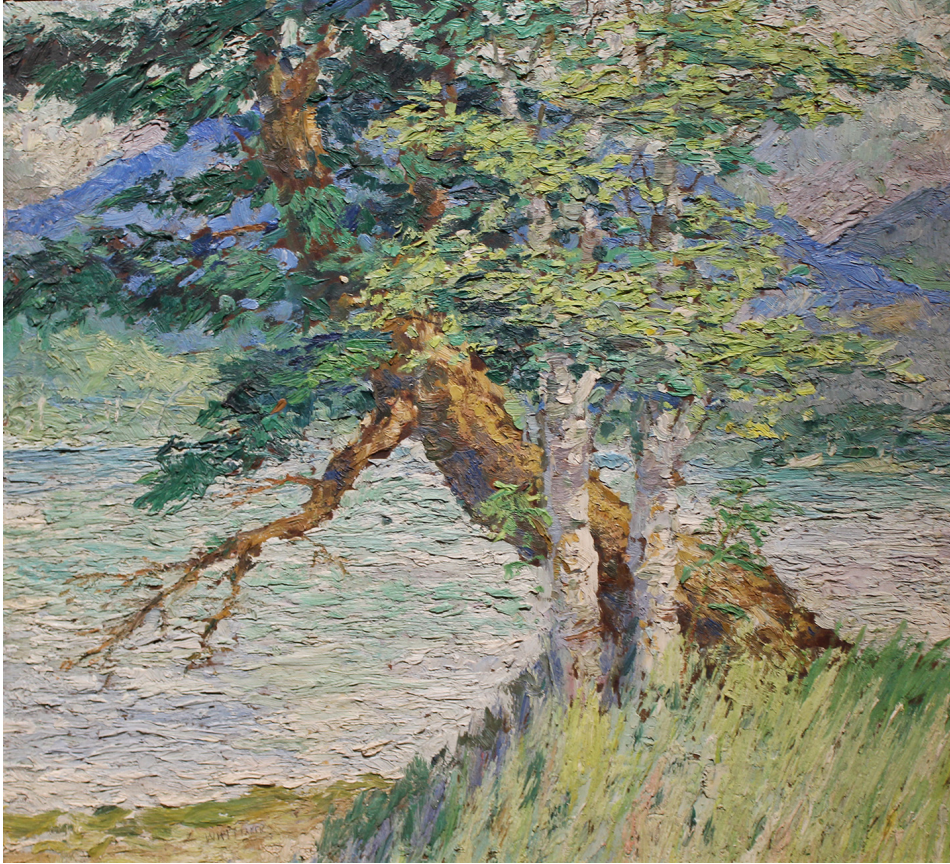

WILLIAM VAREIKA FINE ARTS LTD
THE NEWPORT GALLERY OF AMERICAN ART
NEWPORT, RHODE ISLAND
EST 1987

LILIAN WHITTEKER

American, 1895-1978

Cooper Lake, Woodstock, New York

Oil

17 x 18 inches; Framed: 24 x 25 inches