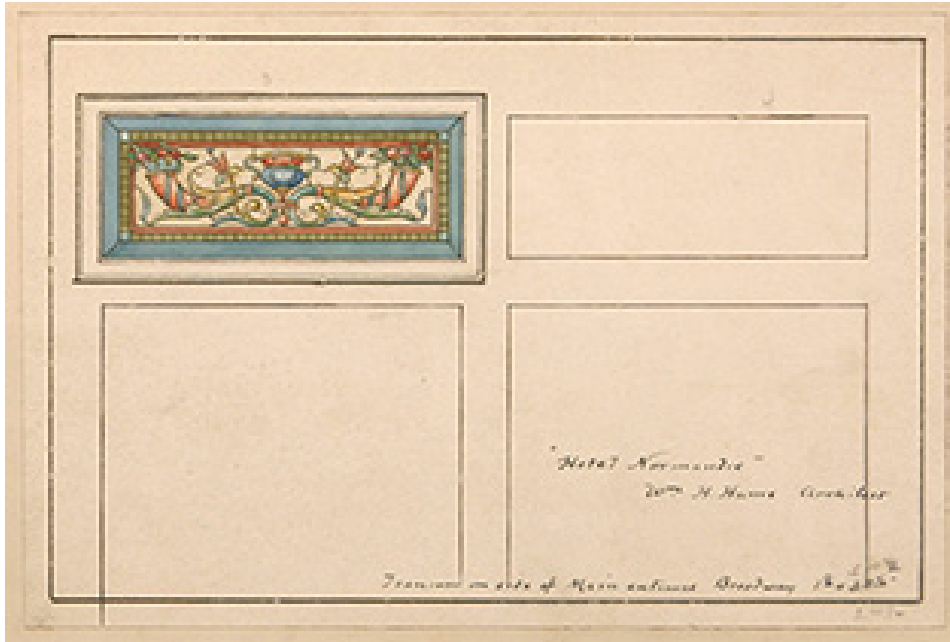

WILLIAM VAREIKA FINE ARTS LTD
THE NEWPORT GALLERY OF AMERICAN ART
NEWPORT, RHODE ISLAND
EST 1987

JOHN LA FARGE

1835-1910

Panel with Urn and Cornucopia

Watercolor

6 1/2 x 9 7/8 inches

Provenance

Estate of Thomas Wright, La Farge's chief stained glass assistant and foreman of decorative arts manufacturing