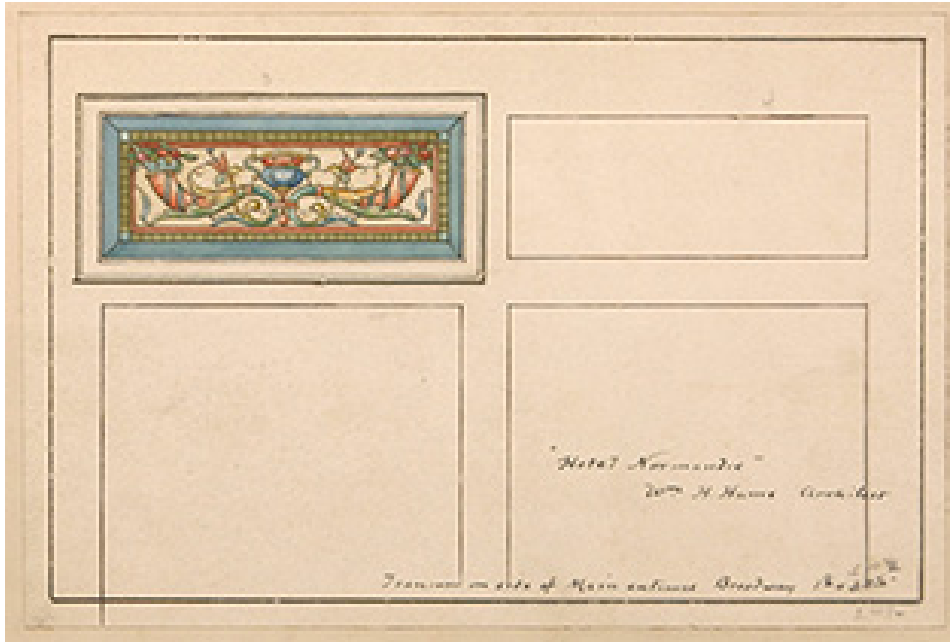

WILLIAM VAREIKA FINE ARTS LTD
THE NEWPORT GALLERY OF AMERICAN ART
NEWPORT, RHODE ISLAND
EST 1987

JOHN LA FARGE

1835-1910

Panel with Urn and Cornucopia (Study for Transom, Hotel Normandie, NY)

Watercolor

6 1/2 x 9 7/8 inches

Provenance

Estate of Thomas Wright, La Farge's chief stained glass assistant and foreman of decorative arts manufacturing

Signed Location

Unsigned; The La Farge Decorative Art Co. label on verso

Date Created

c. 1883-85

vareikafinearts.com

212 Bellevue Avenue
Telephone (401) 849-6149

Newport, RI 02840
info@vareikafinearts.com