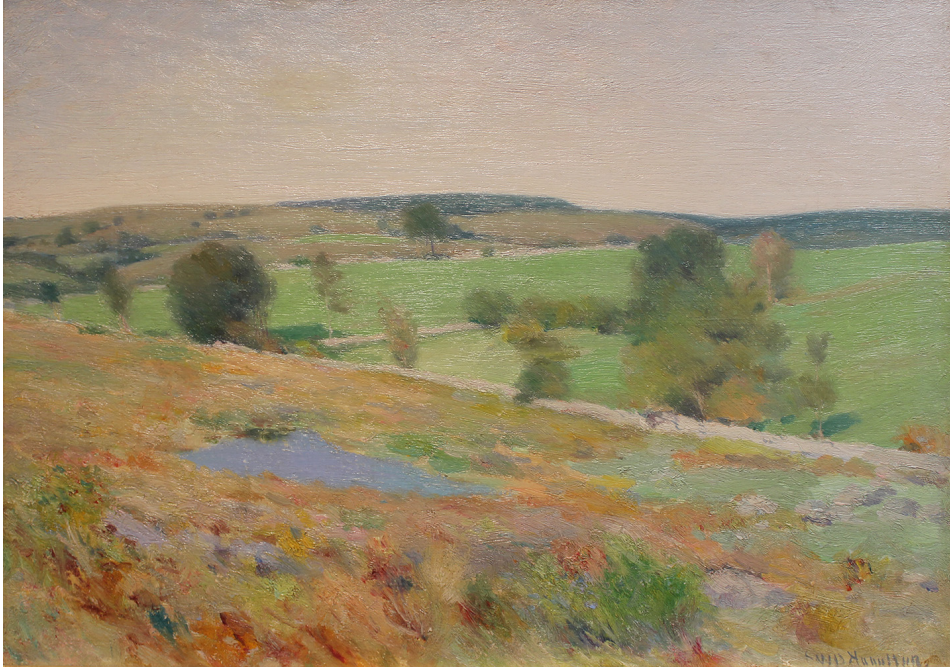

WILLIAM VAREIKA FINE ARTS LTD
THE NEWPORT GALLERY OF AMERICAN ART
NEWPORT, RHODE ISLAND
EST 1987

EDWARD WILBUR DEAN HAMILTON

American, 1864-1943

New England Hills

Oil

17 x 24 inches; Framed: 26 x 33 inches