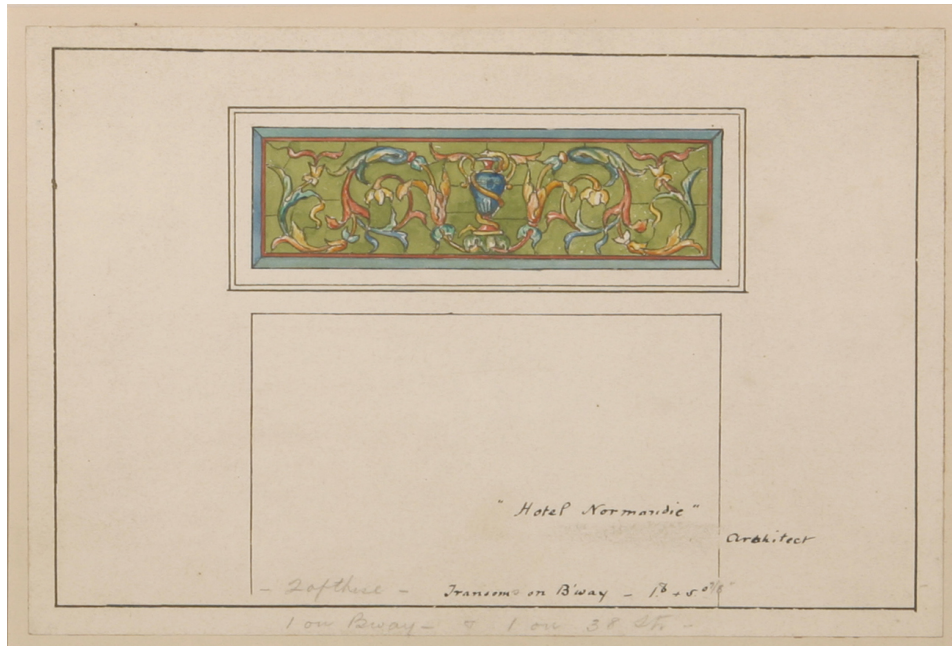

WILLIAM VAREIKA FINE ARTS LTD
THE NEWPORT GALLERY OF AMERICAN ART
NEWPORT, RHODE ISLAND
EST 1987

JOHN LA FARGE

1835-1910

Panel with Urn and Scrollwork (Study for Transom, Hotel Normandie, NY)

Watercolor

6 1/2 x 9 7/8 inches; Framed: 14 x 17 1/2 inches

Signed Location

Inscribed with location, lower center and location notes, bottom center

Date Created

circa 1883-85

vareikafinearts.com

212 Bellevue Avenue
Telephone (401) 849-6149

Newport, RI 02840
info@vareikafinearts.com