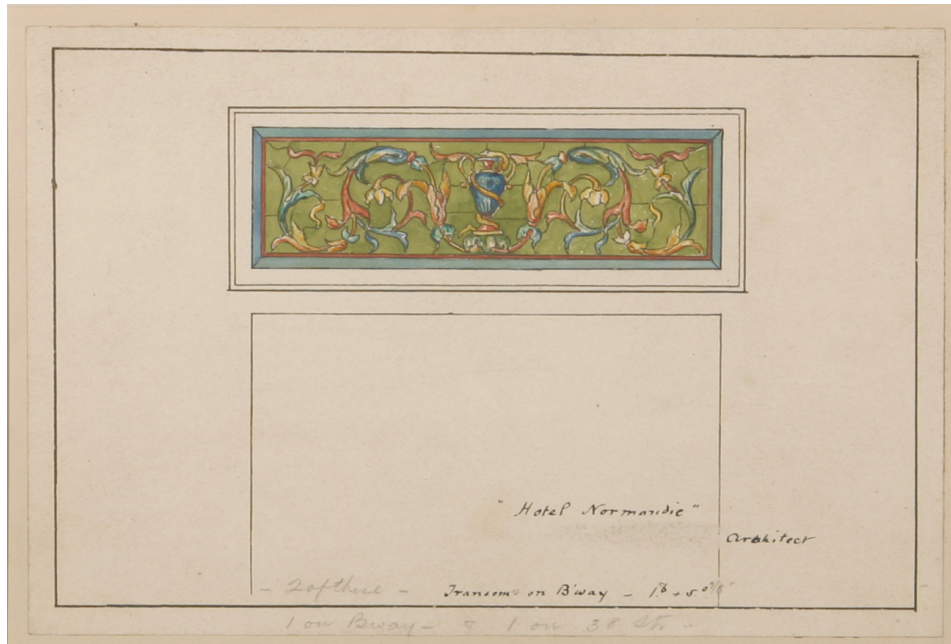

WILLIAM VAREIKA FINE ARTS LTD  
THE NEWPORT GALLERY OF AMERICAN ART  
NEWPORT, RHODE ISLAND  
EST 1987

**JOHN LA FARGE**

1835-1910

*Panel with Urn and Scrollwork (Study for Transom, Hotel Normandie, NY)*

Watercolor

6 1/2 x 9 7/8 inches; Framed: 14 x 17 1/2 inches

***Signed Location***

Inscribed with location, lower center and location notes, bottom center

***Date Created***

circa 1883-85

vareikafinearts.com