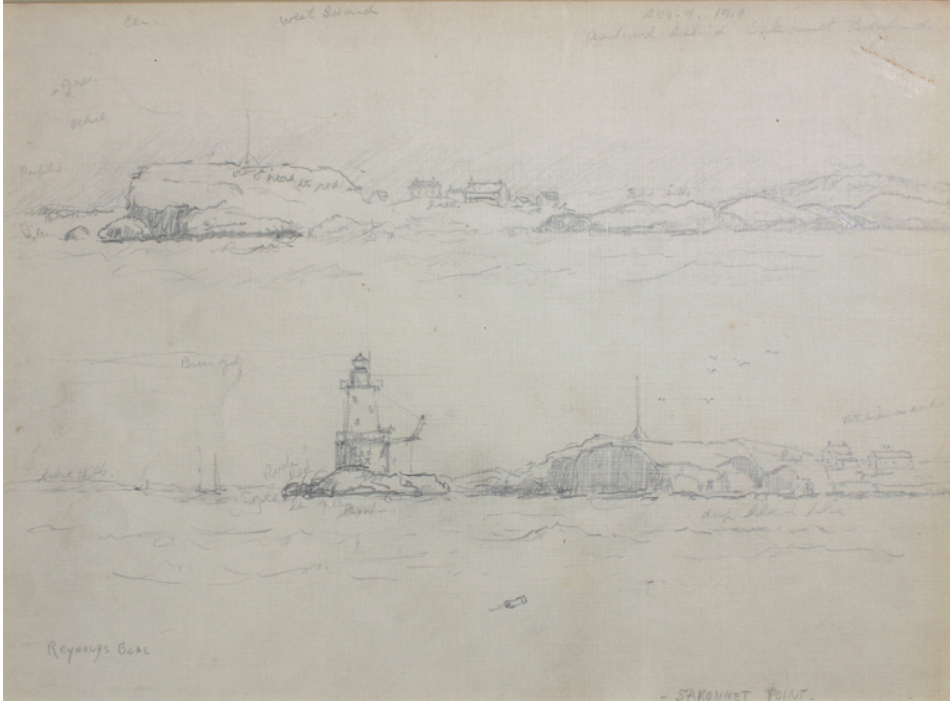

WILLIAM VAREIKA FINE ARTS LTD  
THE NEWPORT GALLERY OF AMERICAN ART  
NEWPORT, RHODE ISLAND  
EST 1987

**REYNOLDS BEAL**

1866-1951

***Sakonnet Point, 1919***

Drawing

10 x 14 inches (sight size)

***Signed Location***