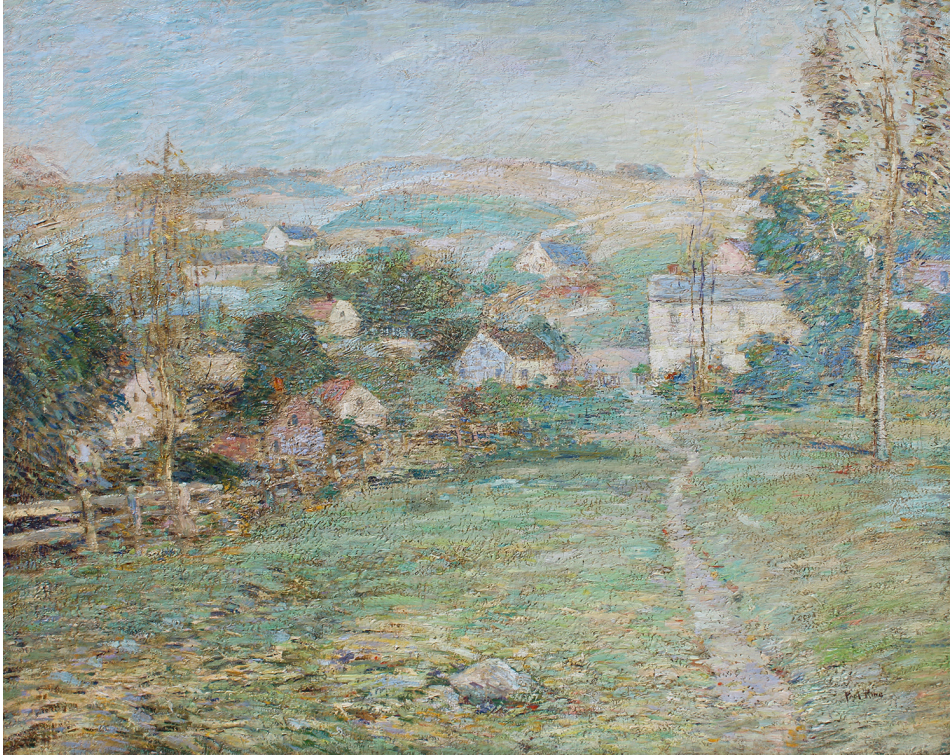

WILLIAM VAREIKA FINE ARTS LTD
THE NEWPORT GALLERY OF AMERICAN ART
NEWPORT, RHODE ISLAND
EST 1987

PAUL BERNARD KING

1867-1947

The Old Farm, c.1918

Oil

32 x 40 inches; Framed: 44 x 52 inches

Provenance

Family of the Artist