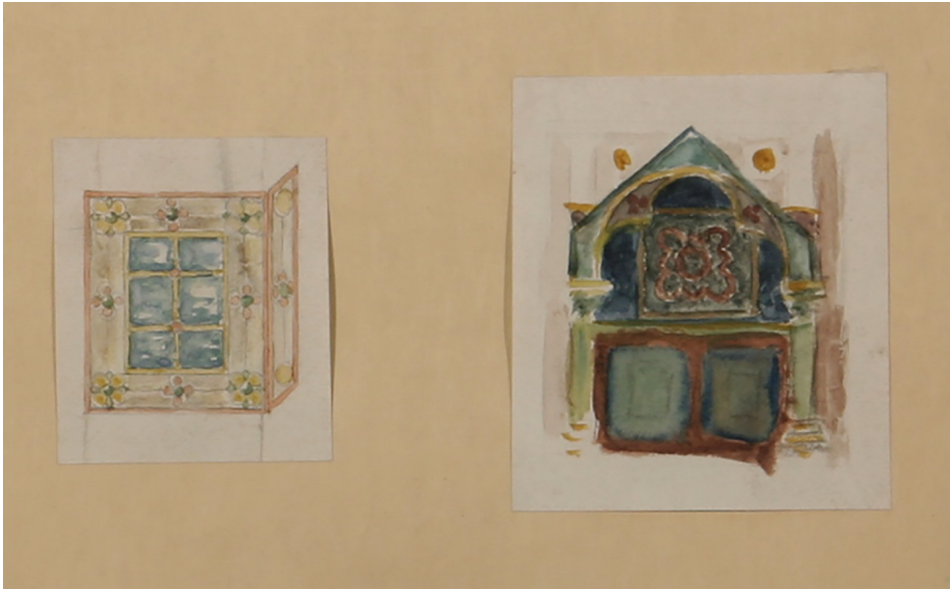

WILLIAM VAREIKA FINE ARTS LTD
THE NEWPORT GALLERY OF AMERICAN ART
NEWPORT, RHODE ISLAND
EST 1987

JOHN LA FARGE

1835-1910

Studies for decorations at the Union League Club

Watercolor

3 x 2 inches (left) and 4 x 3 3/8 inches (right)